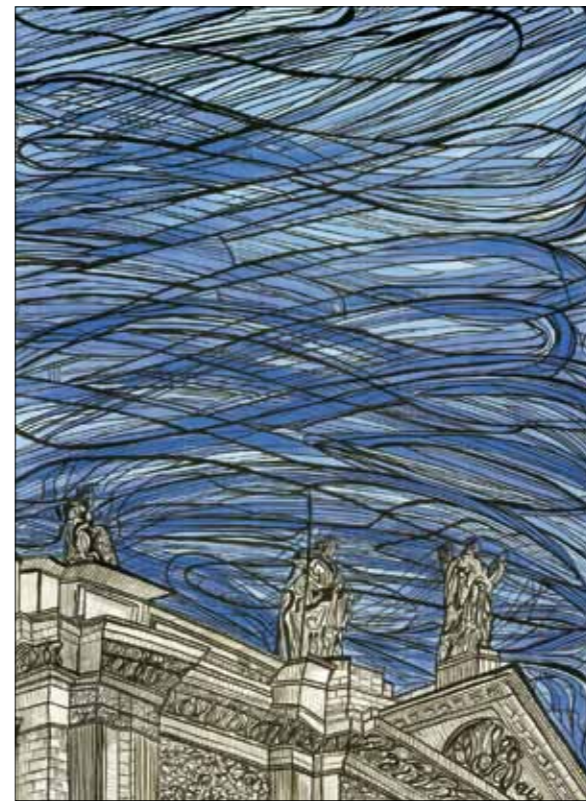

CROSSED SKIES

"Don't be fooled by a clear blue sky, it doesn't need clouds to conceal mysteries."

Ink on Paper | Completed: 22nd May 2015 | £2,545 | Framed: 88.5cm x 68.5cm