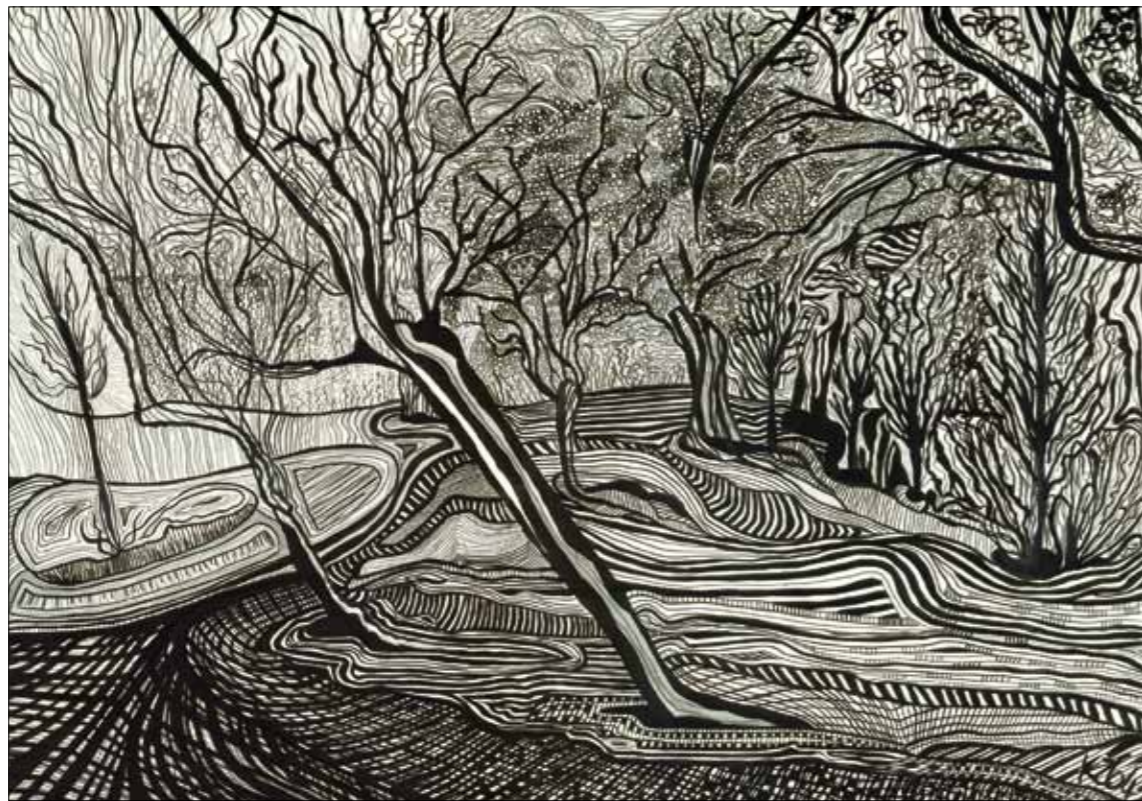

LANDSCAPE IN DIMENSIONS

"Lean on me, for I will never let you fall."

Ink on Paper | Completed: 6th April 2014 | £3,150 | Framed: 71.8cm x 96.3cm