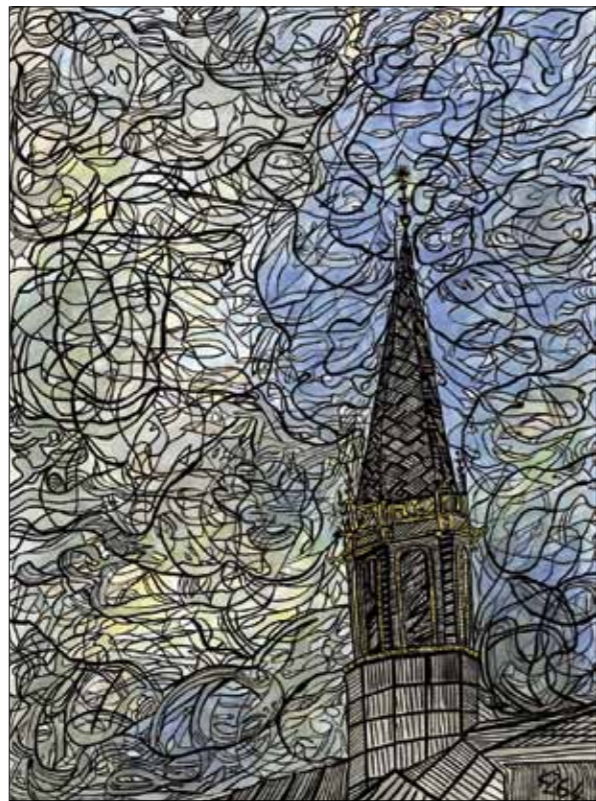

OLD BURLINGTON SKIES

"Pierce the dark clouds with your energy and reveal the light."

Ink on Paper | Completed: 29th March 2015 | £2,345 | Framed: 88.5cm x 68.5cm