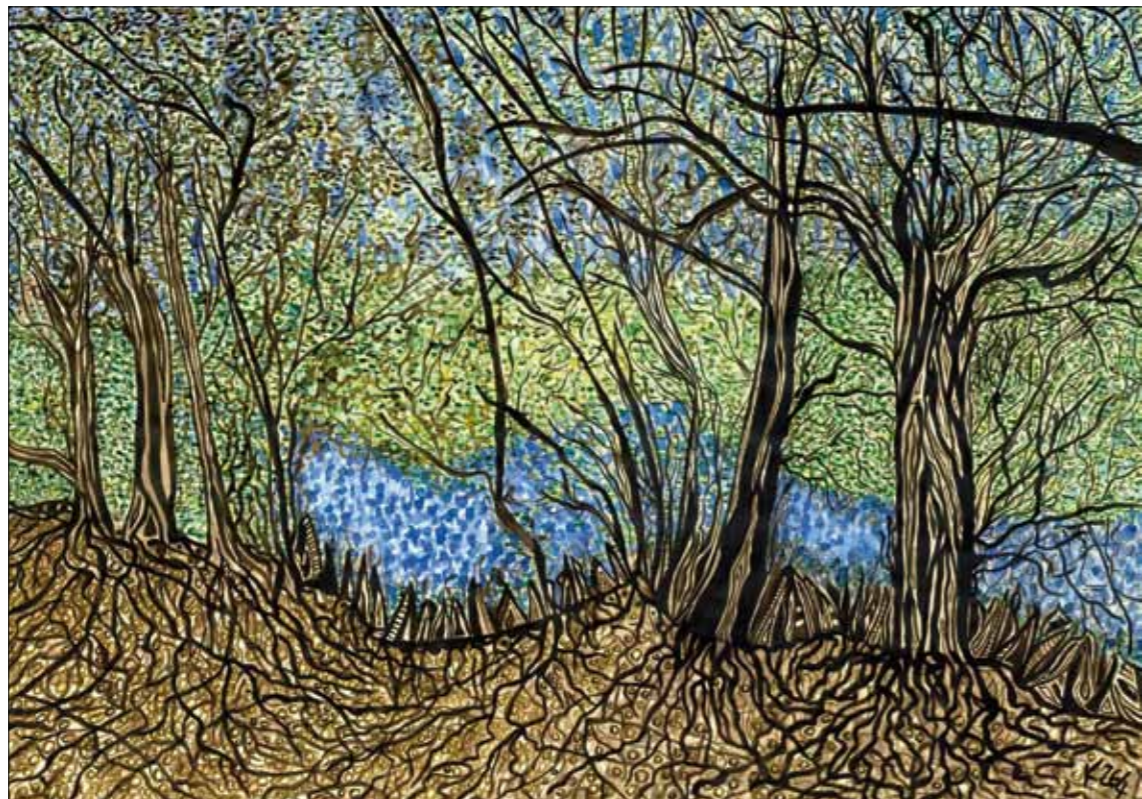

LANDSCAPE IN ATTENTION

"You have me stood still, giving you my full undivided attention."

Ink on Paper | Completed: 12th February 2014 | £2,750 | Framed: 71.8cm x 96.3cm